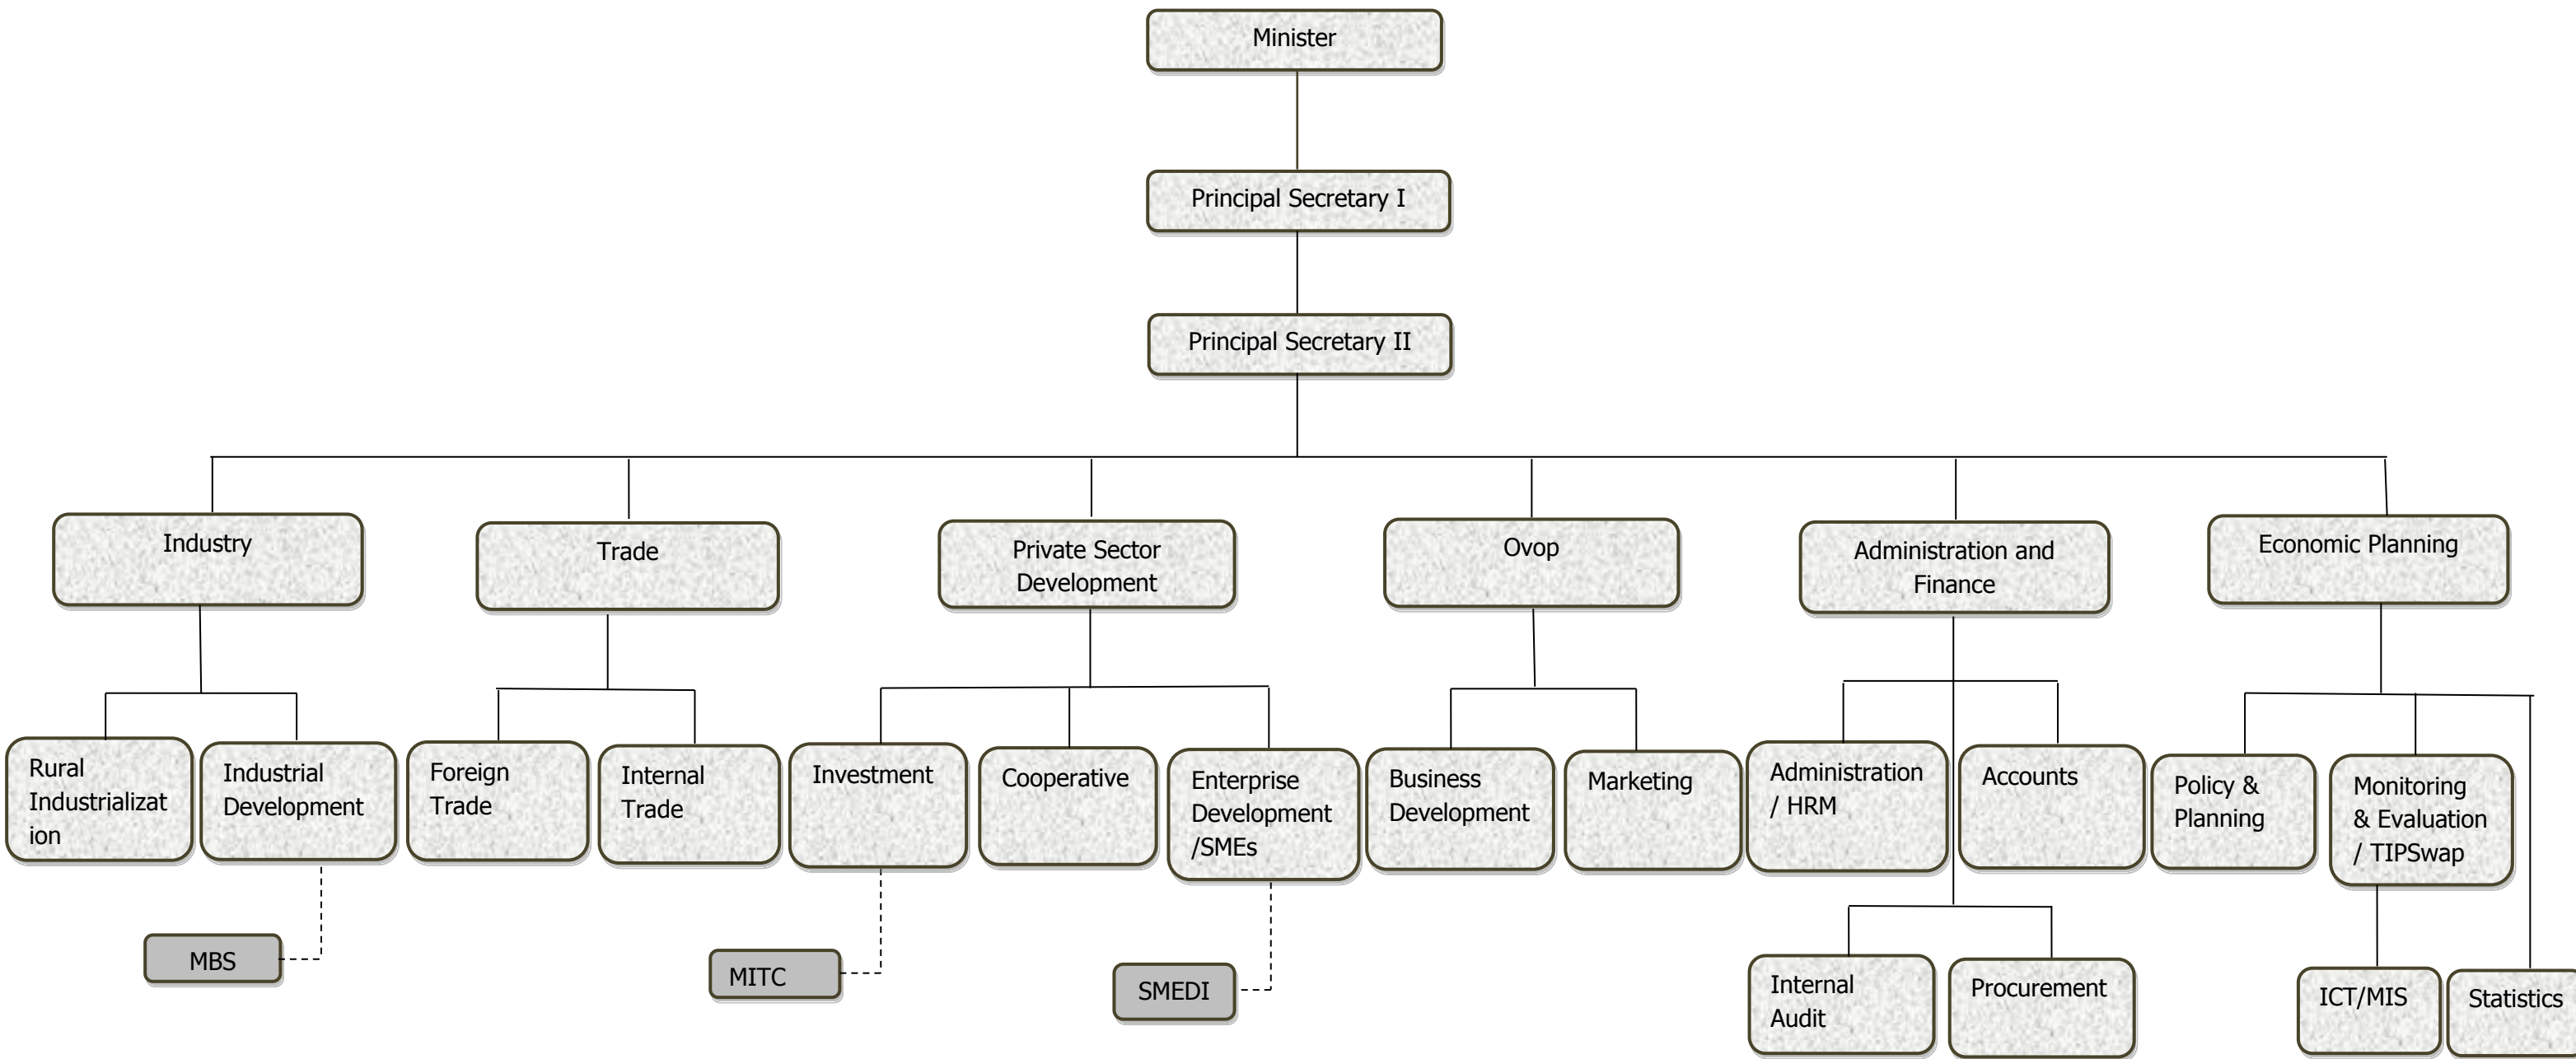

# MINISTRY OF INDUSTRY AND TRADE

## Organizational Structure

**Key**

- SMEs – Small and Medium Enterprises
- OVOP – One Village One Product
- HRM – Human Resource Management
- MBS – Malawi Bureau of Standards
- MITC – Malawi Investment and Trade Centre
- SMEDI - Small and Medium Enterprise Development Institute
- TIPSWAp – Trade, Industry and Private Sector Development Wide Approach
- MIS/ICT – Information and Communication Technology/ Management Information Systems